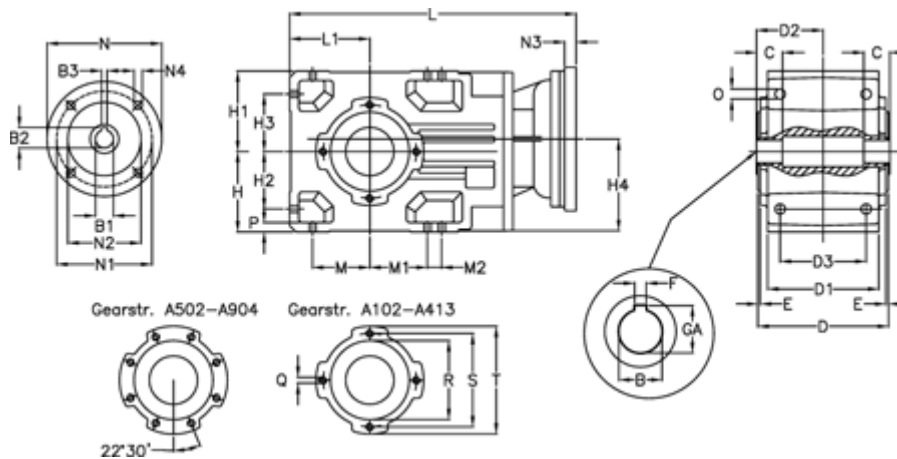

Article number: 29600102383230  
 Description: Bevel helical gearbox  
 A102UH25-23,8-P80B5

## Measures

B = 25	D3 = 75	H3 = 50.0	N1 = 165	S = 100
B1 = 19	Description = A102UH25-xx-P80 B5	H4 = 83.0	N2 = 130	T = 120
B2 = 21.8	E = 3.0	L = 302.0	N3 = 0	
B3 = 6	F = 8	L1 = 70	N4 = M10x12	
C = 18	GA = 28.3	M = 50.0	O = 9.5	
D = 117	H = 70	M1 = 50.0	P = 9	
D1 = 95	H1 = 70	M2 = 0	Q = M8x12	
D2 = 60.0	H2 = 50.0	N = 200	R = 80	